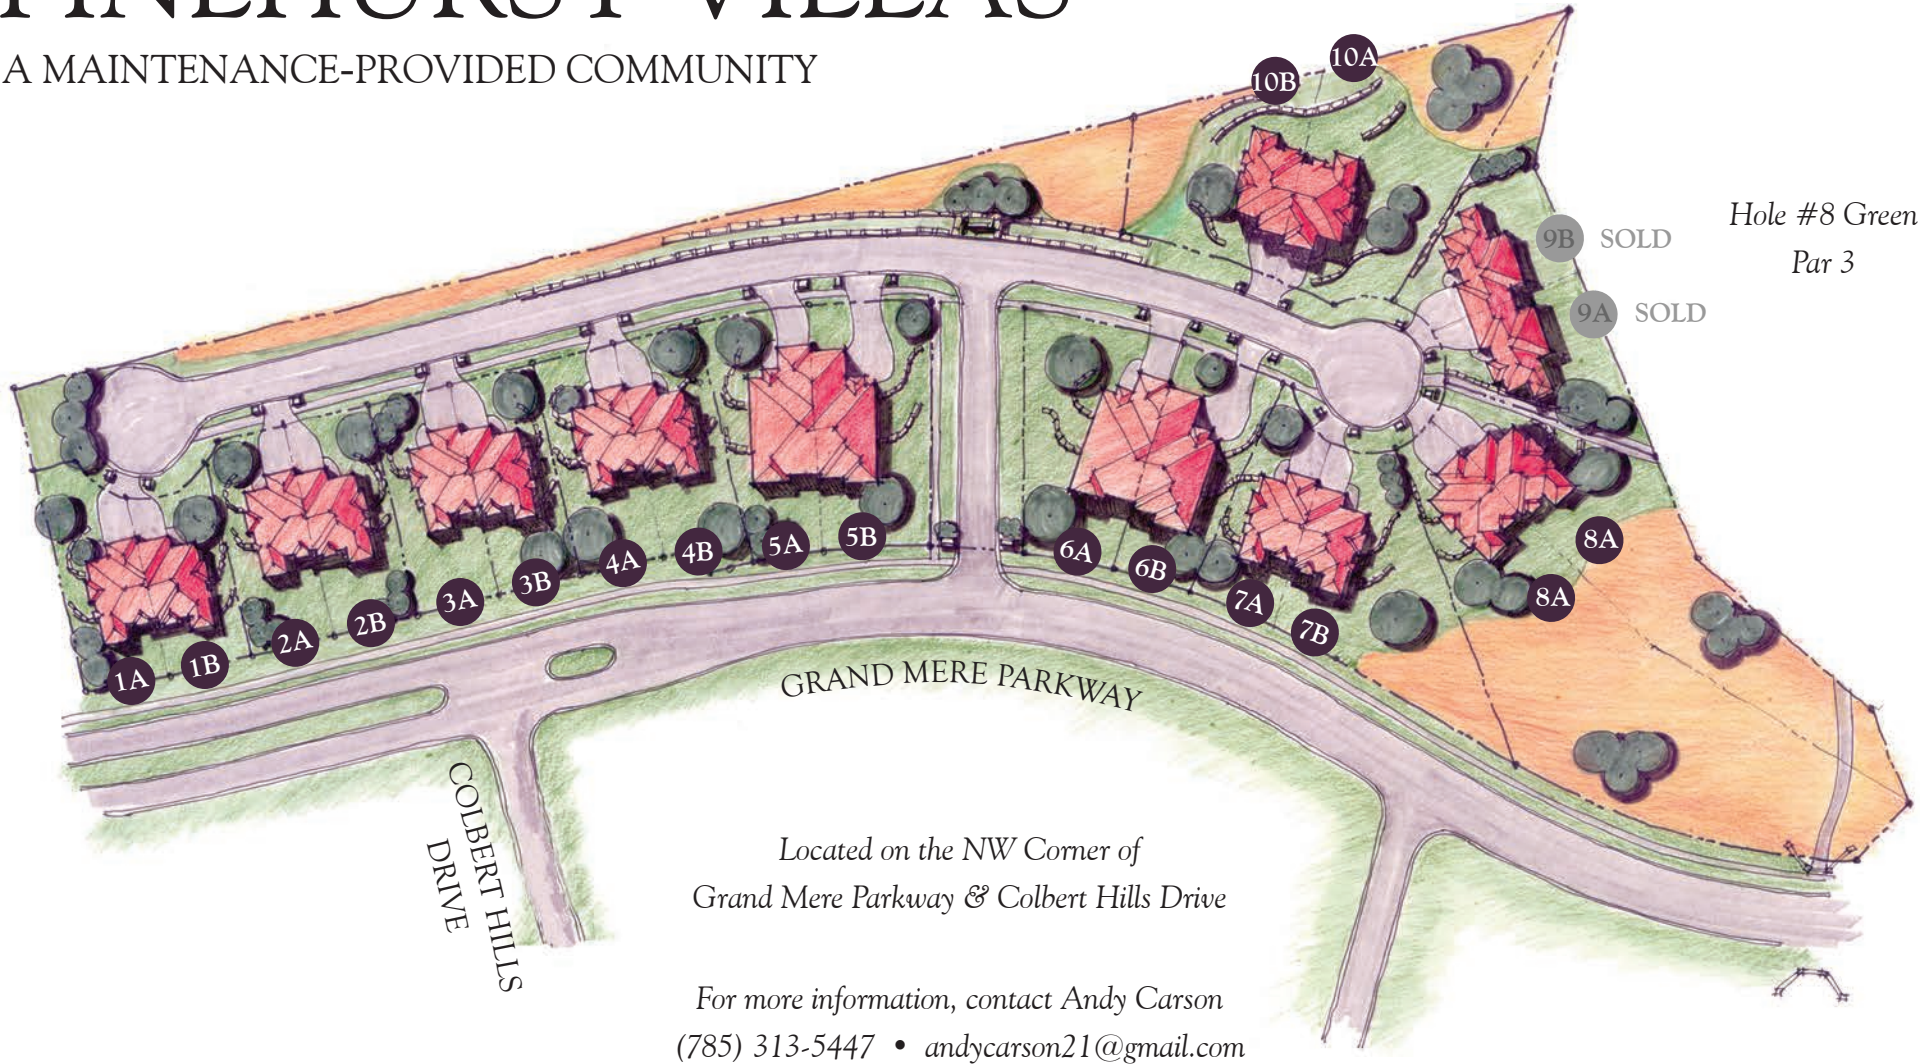

PINEHURST VILLAS

A MAINTENANCE-PROVIDED COMMUNITY

Located on the NW Corner of
Grand Mere Parkway & Colbert Hills Drive

For more information, contact Andy Carson
(785) 313-5447 • andycarson21@gmail.com